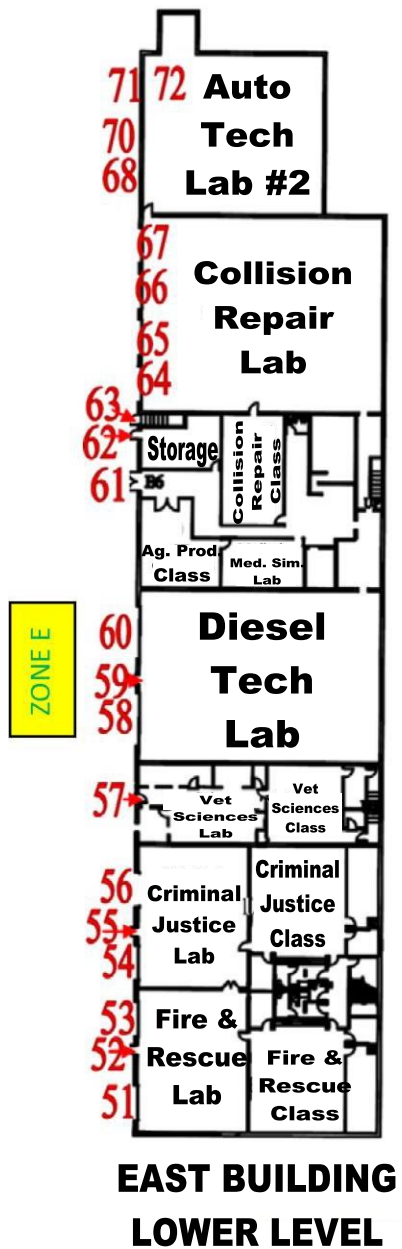

Vet Barn

ZONE C

FIRE EVACUATION MAP
UPDATED 2021