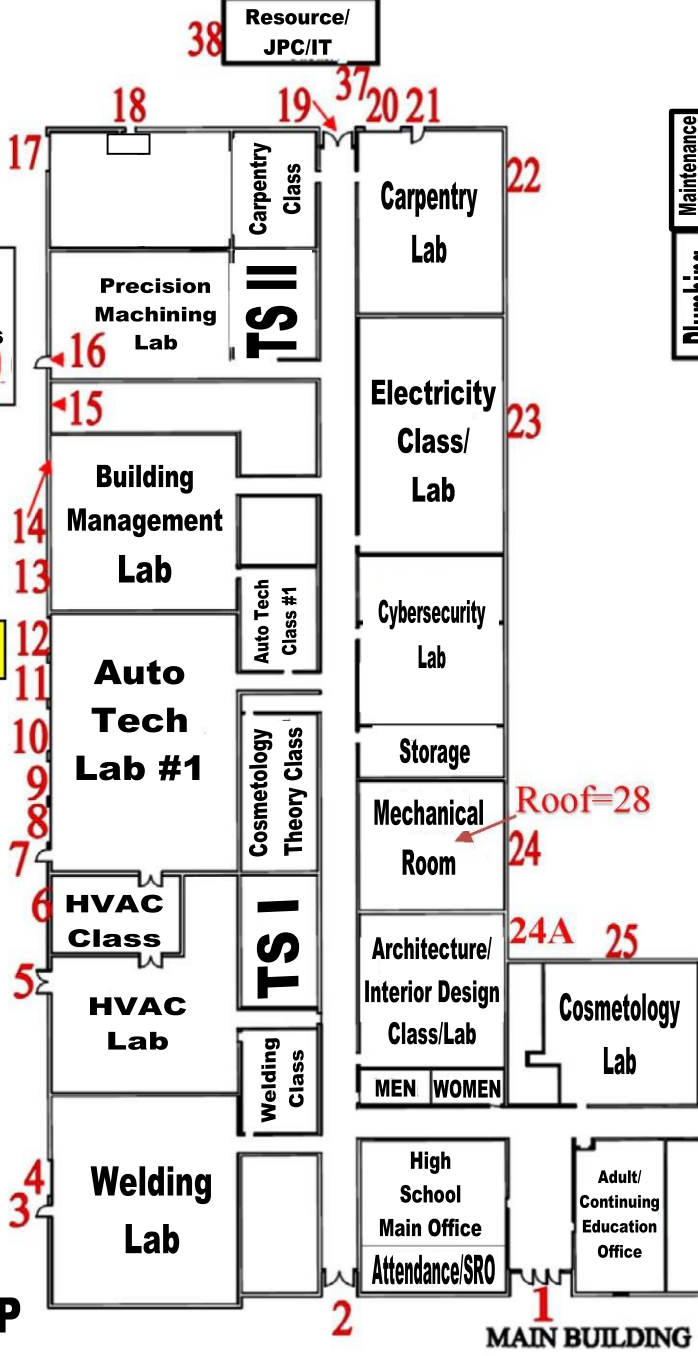

Vet Barn

ZONE C

FIRE EVACUATION MAP
UPDATED 2021