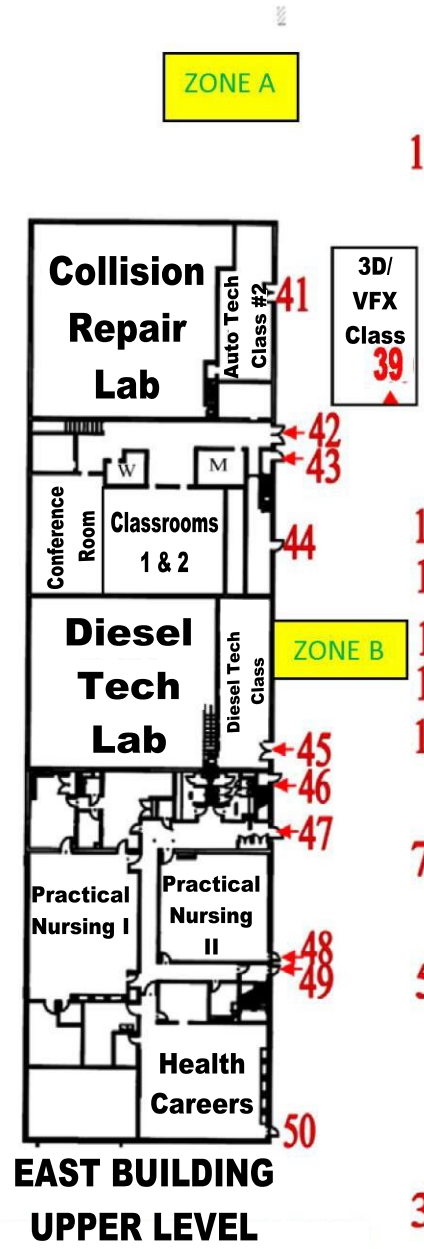

Vet Barn

ZONE C

FIRE EVACUATION MAP
UPDATED 2021